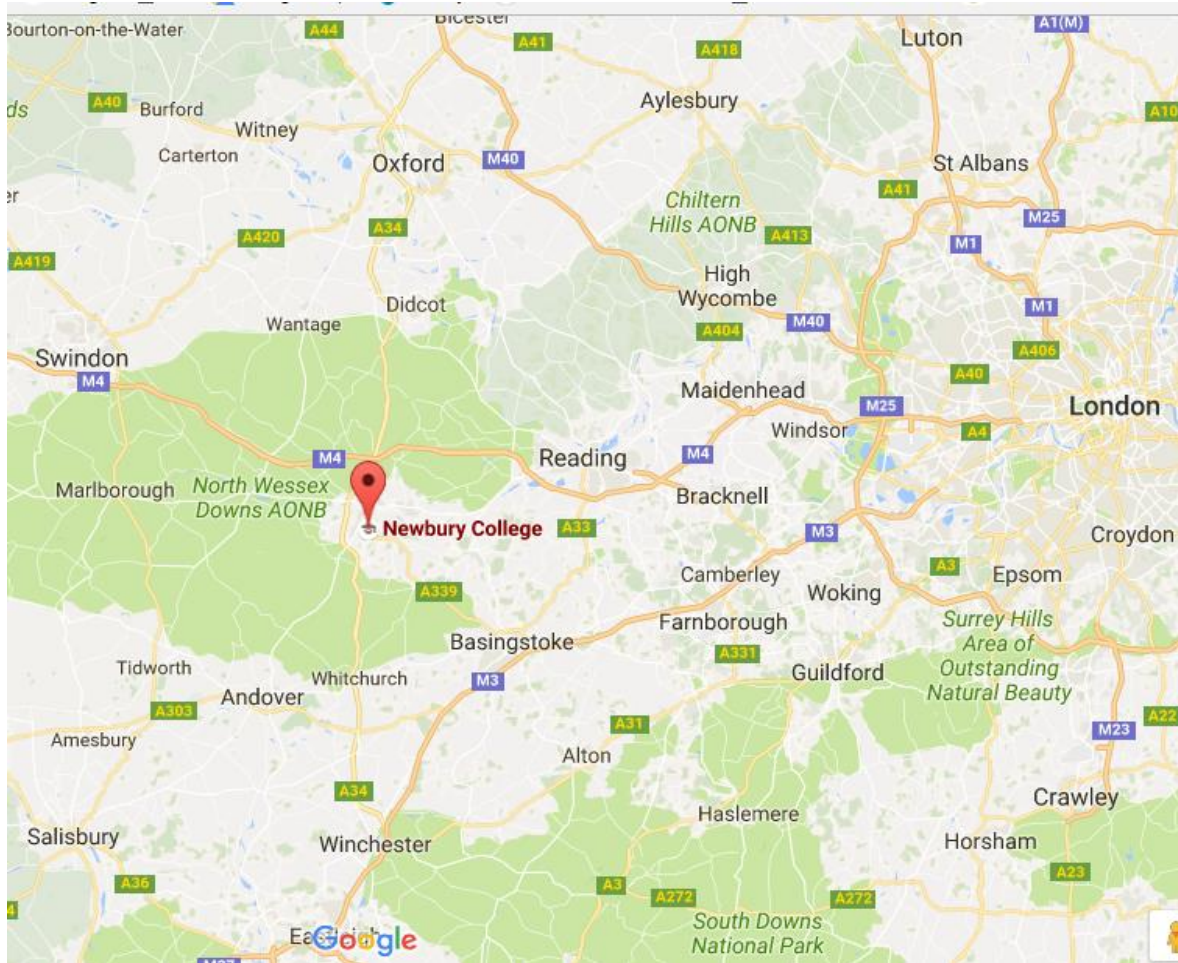

14 Montgomery Road, Newbury, RG14 6HU

Email: tjaudiology@outlook.com

Website: tjaudiology.com

Tel: 07984495019

By train and then on foot or by bus

Newbury College is about 1 mile from Newbury Train Station.

Newbury station is on the main line from London Paddington to the Southwest of England. Regular public bus services operates between Newbury Train Station and the College. The station is approximately one mile from the College campus and buses takes approximately 5 minutes. You can catch the 103 - see <http://www.newburyanddistrict.co.uk/> for up to date timetables. A taxi rank operates from outside the station or you can call 01635 33333.