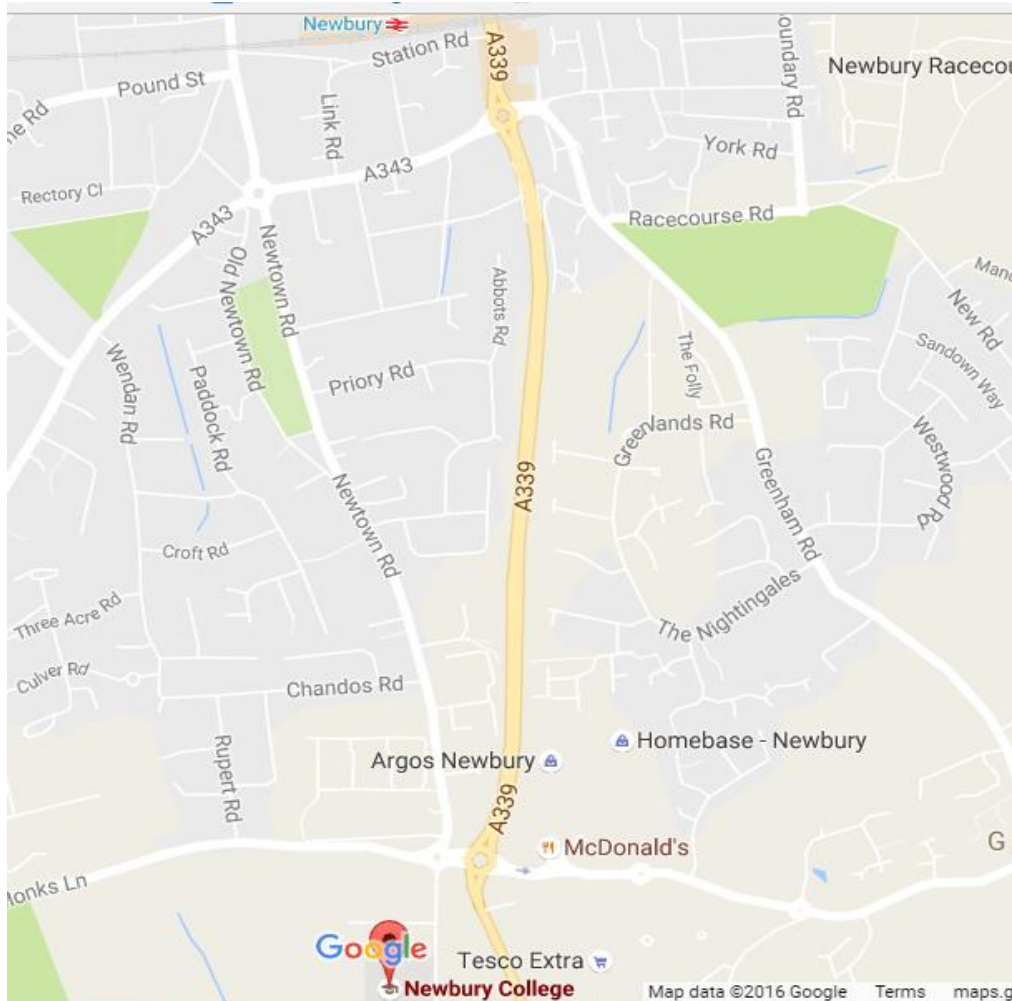

14 Montgomery Road, Newbury, RG14 6HU

Email: tjaudiology@outlook.com

Website: tjaudiology.com

Tel: 07984495019

Accommodation

Hotels Nearest to Newbury College:

The Premier Inn Newbury Town Centre South (A339)

Pinchington Lane, Newbury, Berkshire RG14 7HL. Tel: 0871 622 2325

Travelodge Tot Hill (Just off the A34)